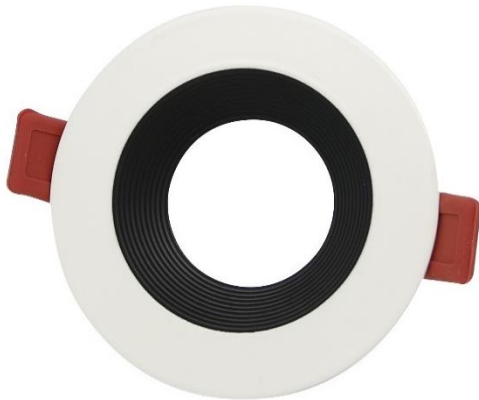

# F3065BIP-MW/BK

iDEAL LED

- Recessed round IP44 downlight frame
- Matt White trim black baffle for low glare
- For use with iDEAL LED downlight module

<b>DESCRIPTION:</b>	Matt White weatherproof baffled round recessed downlight frame only
<b>ORDER CODE:</b>	F3065BIP-MW/BK
<b>SIZE:</b>	Diameter: 90mm   H: 26mm
<b>CUT OUT SIZE:</b>	Diameter: 75mm
<b>REQUIREMENTS:</b>	For use with iDEAL LED Modules M6, M10 and M15