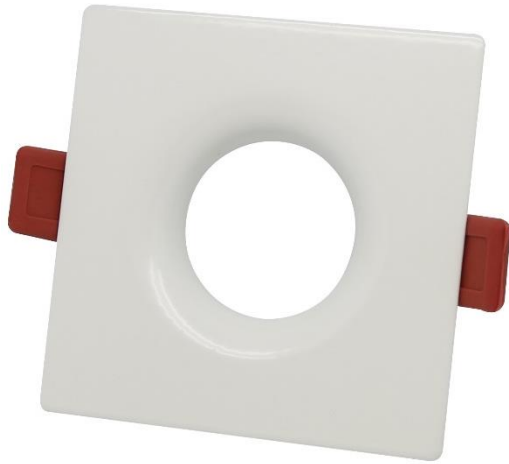

# F3065S-MW

- Recessed square fixed downlight frame with fluted centre
- Matt White finish
- For use with iDEAL LED downlight module

<b>DESCRIPTION:</b>	Matt White square fixed recessed Downlight frame only
<b>ORDER CODE:</b>	F3065S-MW
<b>SIZE:</b>	90mm x 90mm   H: 26mm
<b>CUT OUT SIZE:</b>	Diameter: 75mm
<b>REQUIREMENTS:</b>	For use with iDEAL LED Modules M6, M10 and M15