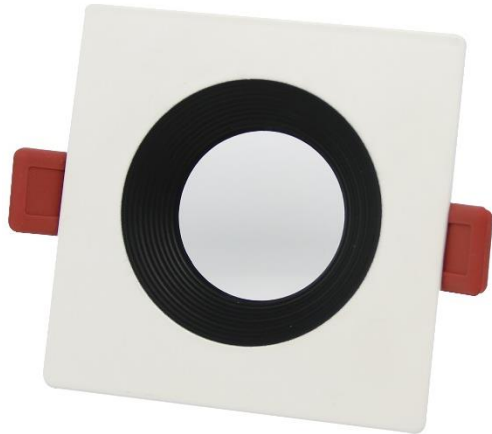

F3065SBIP-MW/BK

- Recessed square IP44 downlight frame
- Matt White trim black baffle for low glare
- For use with iDEAL LED downlight module

DESCRIPTION:	Matt White weatherproof baffled square recessed downlight frame only
ORDER CODE:	F3065SBIP-MW/BK
SIZE:	90mm x 90mm H: 26mm
CUT OUT SIZE:	Diameter: 75mm
REQUIREMENTS:	For use with iDEAL LED Modules M6, M10 and M15