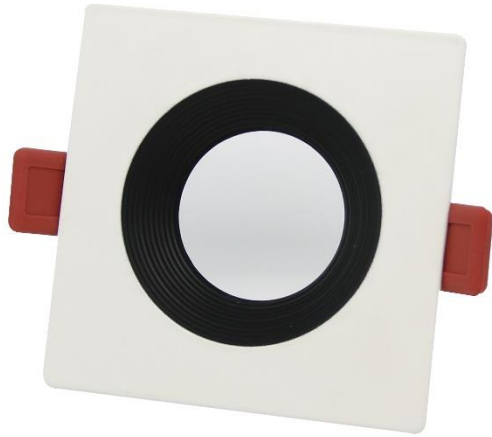

F3065SB-MW/BK

iDEAL LED

- Recessed square IP44 downlight frame
- Matt White trim black baffle for low glare
- For use with iDEAL LED downlight module

DESCRIPTION:	Matt White weatherproof baffled square recessed downlight frame only
ORDER CODE:	F3065SB-MW/BK
SIZE:	90mm x 90mm H: 26mm
CUT OUT SIZE:	Diameter: 75mm
REQUIREMENTS:	For use with iDEAL LED Modules M6, M10 and M15