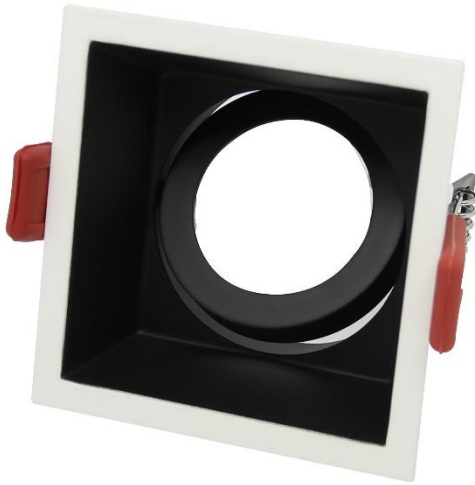

F80SB-MW/BK

- Recessed square deep set downlight frame
- Matt White trim with black inner for low glare
- For use with iDEAL LED downlight module

DESCRIPTION:	Matt white square deep recessed downlight frame only
ORDER CODE:	F80SB-MW/BK
SIZE:	85mm x 85mm H: 62mm
CUT OUT SIZE:	75mm x 75mm
REQUIREMENTS:	For use with iDEAL LED Modules M6, M10 and M15