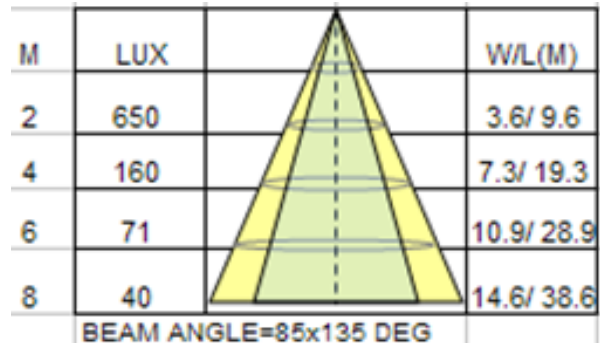

FL-120-IP-2.7K

LED WATTAGE:	120W	LUMEN OUTPUT:	15600Lm
INPUT VOLTAGE:	90-305 VAC, 50/60 Hz	COLOUR TEMPERATURE:	2700K
CRI:	Ra = 70	IP RATING:	IP65
LED LIGHT SOURCE:	Luxeon T (50 LED array)	LIGHT DISTRIBUTION:	Symmetric / rectangle
WORKING TEMPERATURE:	-40° C ~ 45° C	LAMP LIFE:	>50,000 Hrs
NET WEIGHT:	7.4 Kg	CERTIFICATION:	