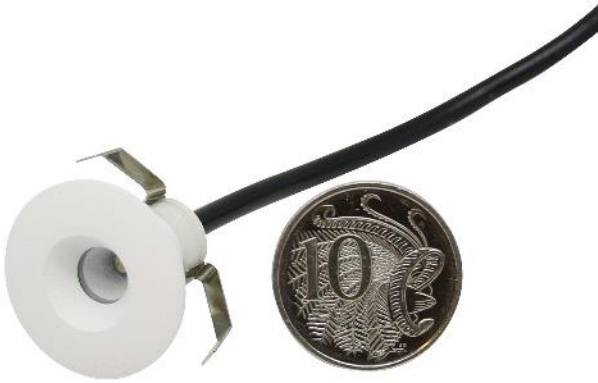

0113

iDEAL LED

- Mini weatherproof recessed round downlight in Textured White finish
- Cree 1 x 1W LED deep set in downlight, 3000K, 60° beam angle, 70lm CRI80
- Outdoor and indoor use IP44

DESCRIPTION:	Mini round recessed IP44 downlight
ORDER CODE:	MDL-IP-0113-R-TW
SIZE:	Diameter: 25mm H: 22mm
CUT OUT SIZE:	Diameter: 18mm
REQUIREMENTS:	350mA Constant current LED driver – Not included
WARRANTY:	12 month replacement warranty. Fitting must be installed by a Licensed Electrician.