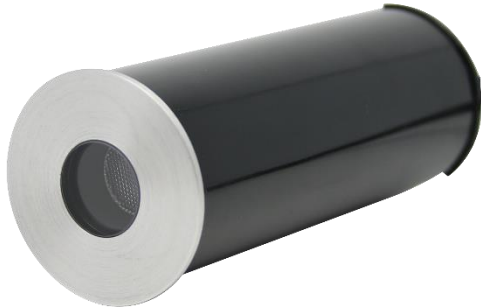

0066

iDEAL LED

- Recessed 1W LED inground or wall light in Brushed Aluminium finish. Comes complete with recessing box and spring clips for plaster installation
- 3000K – 40Lm
- IP 65
- Fitting must be wired in series

DESCRIPTION:	0066 1W floor or wall light complete with housing
ORDER CODE:	IG0066-1W-IP-3K
SIZE:	D: 37mm H: 53mm
CUT OUT SIZE:	D: 32mm
REQUIREMENTS:	350mA LED Driver – non dimmable
WARRANTY:	12 month replacement warranty. Fitting must be installed by a Licensed Electrician.