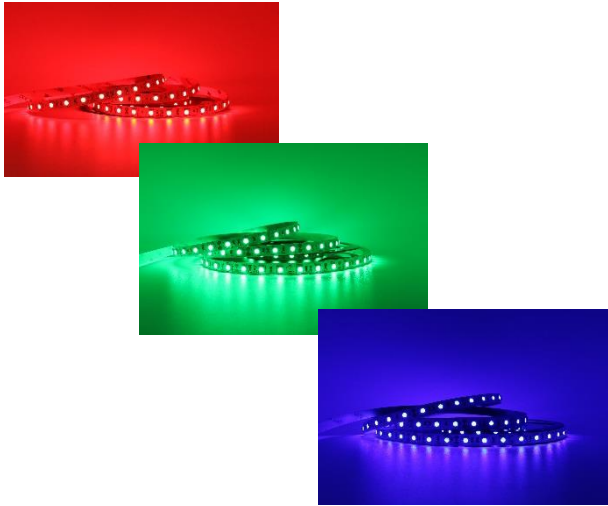

S3528-WP-STATIC COLOUR

- Low output weatherproof SMD3528 9.6W/M
- 120 LEDs per meter
- Colours available – red, green and blue
- Use with 12V DC LED driver

ORDER CODE:	S3528-120-WP-R S3528-120-WP-G S3528-120-WP-B	LUMENS:	Red: 300Lm/M Green: 440Lm/M Blue: 180Lm/M
SIZE:	H: 2mm W: 8mm	CUTTING INCREMENTS:	25mm
VOLTAGE:	12V	CRI:	80+
IP RATING:	IP68	BINNING TOLERANCE:	+/- 300K
BEAM:	120 Degrees	LAMP LIFE:	20,000 Hours