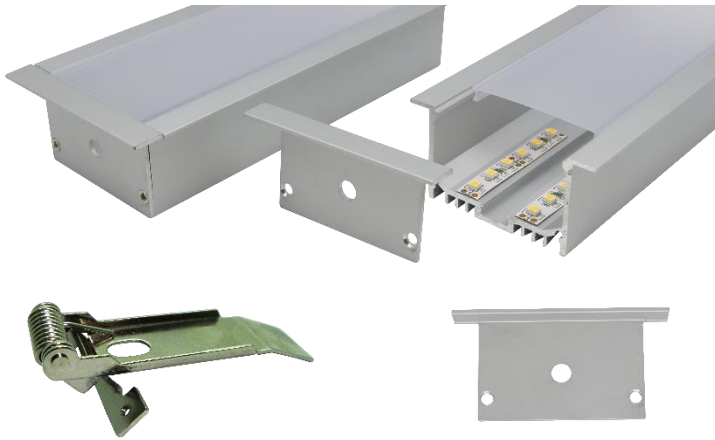

E745-R

- Aluminium recessed extrusion
- Heavy duty wide LED profile with flange
- Depth is ideal for dot free light output
- Can accommodate two strips alongside one another
- Perfect for general lighting in kitchens, offices, garages or showrooms

DIMENSION:	H: 32mm W: 65mm L: 3000mm	
MAX WATTAGE:	2 x 20W/M	
FINISHES:	15 micron clear anodised (suitable for exterior applications) 25 micron (suitable for salt environments) available on request Other finishes POA	
DIFFUSER OPTIONS:	Semi-clear and frost snap in polycarbonate (PVC) diffuser.	