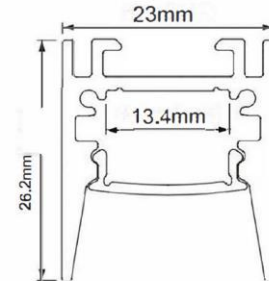

E776 Low Glare Profile

The Island Pendant Light Profile with an anti-glare design is a perfect solution to brighten up your kitchen spaces or for indoor architectural lighting.

The profile can be suspended with a 2M wire suspension which can be adjusted or surface mounted to the ceiling with mounting clips. The standard length is 2M however we can make to custom lengths, if required. The profile comes complete with end caps.

DIMENSIONS:	H: 26.2mm W: 23mm L: 2000mm
MAX WATTAGE:	20W/M (10mm Width PCB)
FINISHES:	Black Powdercoat – E776-BLK White Powdercoat – E776-WHT Anodised Aluminium – E776
ACCESSORIES:	E776-Wire Susp 2M - Hanging clip + suspension wire EC-776-BLK - Black End Cap
DIFFUSER OPTIONS:	Opal Matte diffuser in polycarbonate (PC) Prismatic PC diffuser Semi-Clear PC diffuser