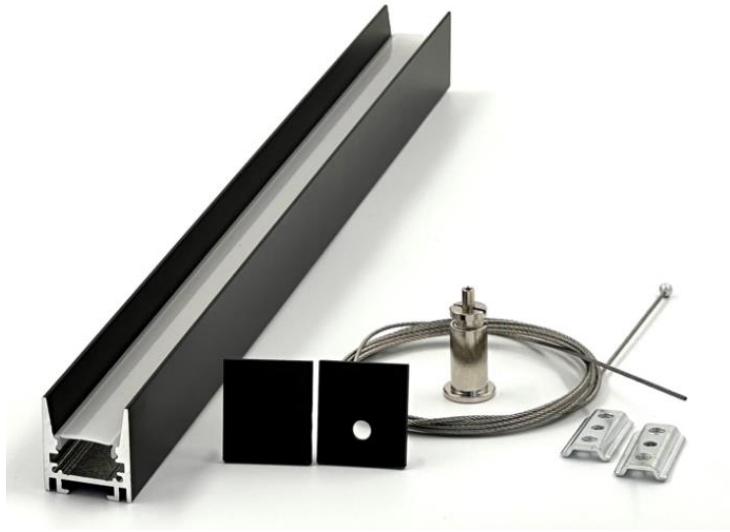

E776 Low Glare Profile

The Island Pendant Light Profile with an anti-glare design is a perfect solution to brighten up your kitchen spaces or for indoor architectural lighting.

The profile can be suspended with a 2M wire suspension which can be adjusted or surface mounted to the ceiling with mounting clips. The standard length is 2M however we can make to custom lengths, if required. The profile comes complete with end caps.

DIMENSIONS:	H: 26.2mm W: 23mm L: 2000mm
MAX WATTAGE:	20W/M (10mm Width PCB)
FINISHES:	Black Powdercoat – E776-BLK White Powdercoat – E776-WHT Anodised Aluminium – E776
ACCESSORIES:	E776-Wire Susp 2M - Hanging clip + suspension wire EC-776-BLK - Black End Cap
DIFFUSER OPTIONS:	Opal Matte diffuser in polycarbonate (PC) Prismatic PC diffuser Semi-Clear PC diffuser